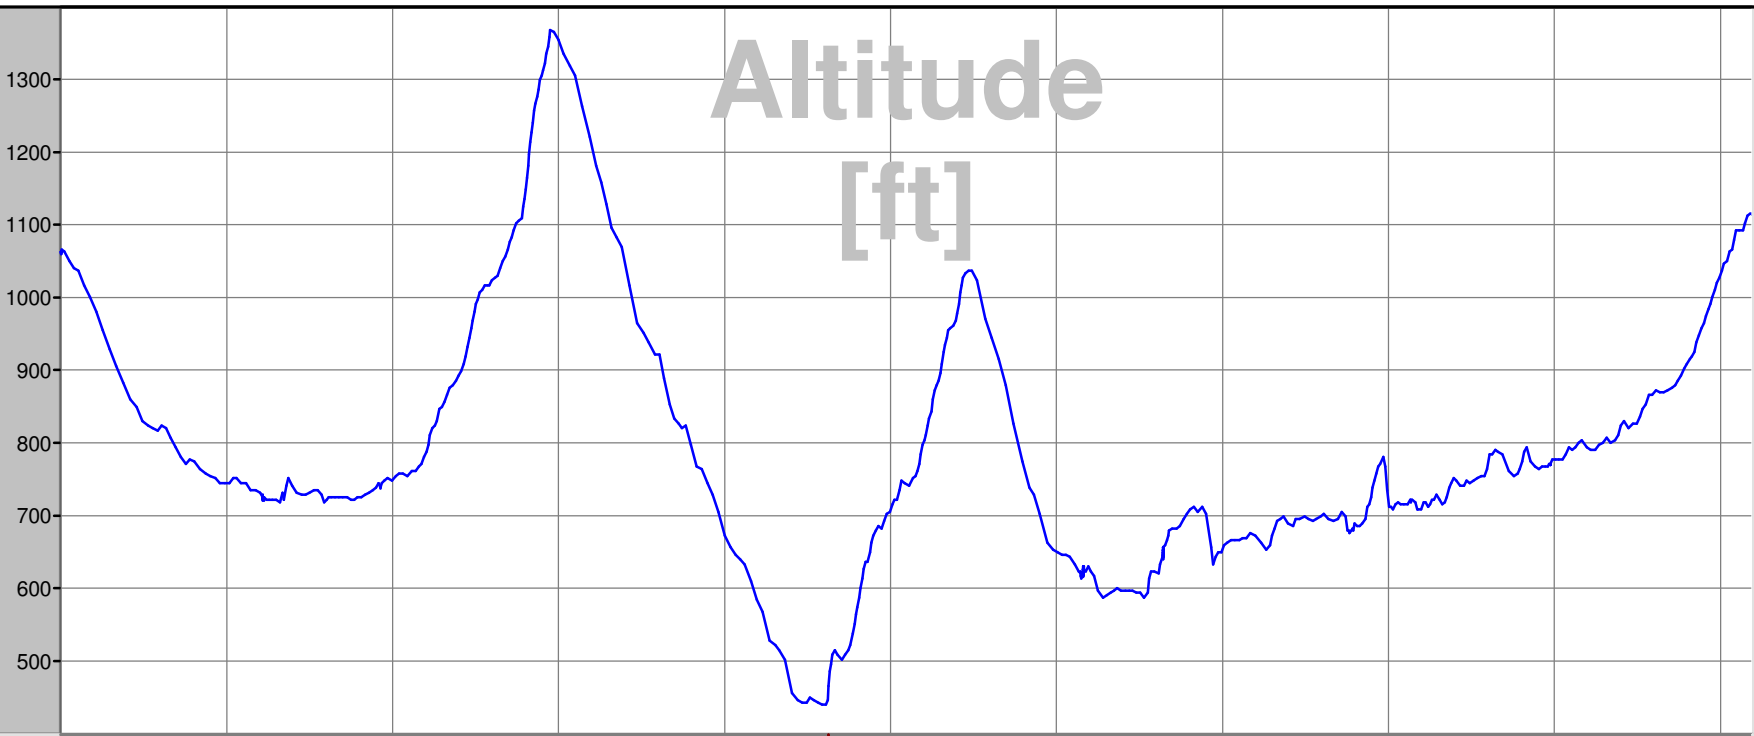

Alti [ft]  
Left: 1063  
Right: 1115  
Diff: 52  
Avg: 774  
Max: 1368  
Min: 440

# Altitude [ft]

Ascent [%]  
Left: 0.0  
Right: 0.0  
Diff: 0.0  
Avg: 0.8  
Max: 15.0  
Min: -12.5

# Ascent [%]

CICLOSPORT 

**HACRONIC**

Start:  
Finish:  
Rec-Time:

**Day 3**

Page:  
1 of 1

Name: Alan Felsen  
Club: 2005 New England Adventure  
File: Cycling/Hacronic Files/2005-08-09.tur

South Woodstock  
South Woodstock  
09.08.2005\_09:41