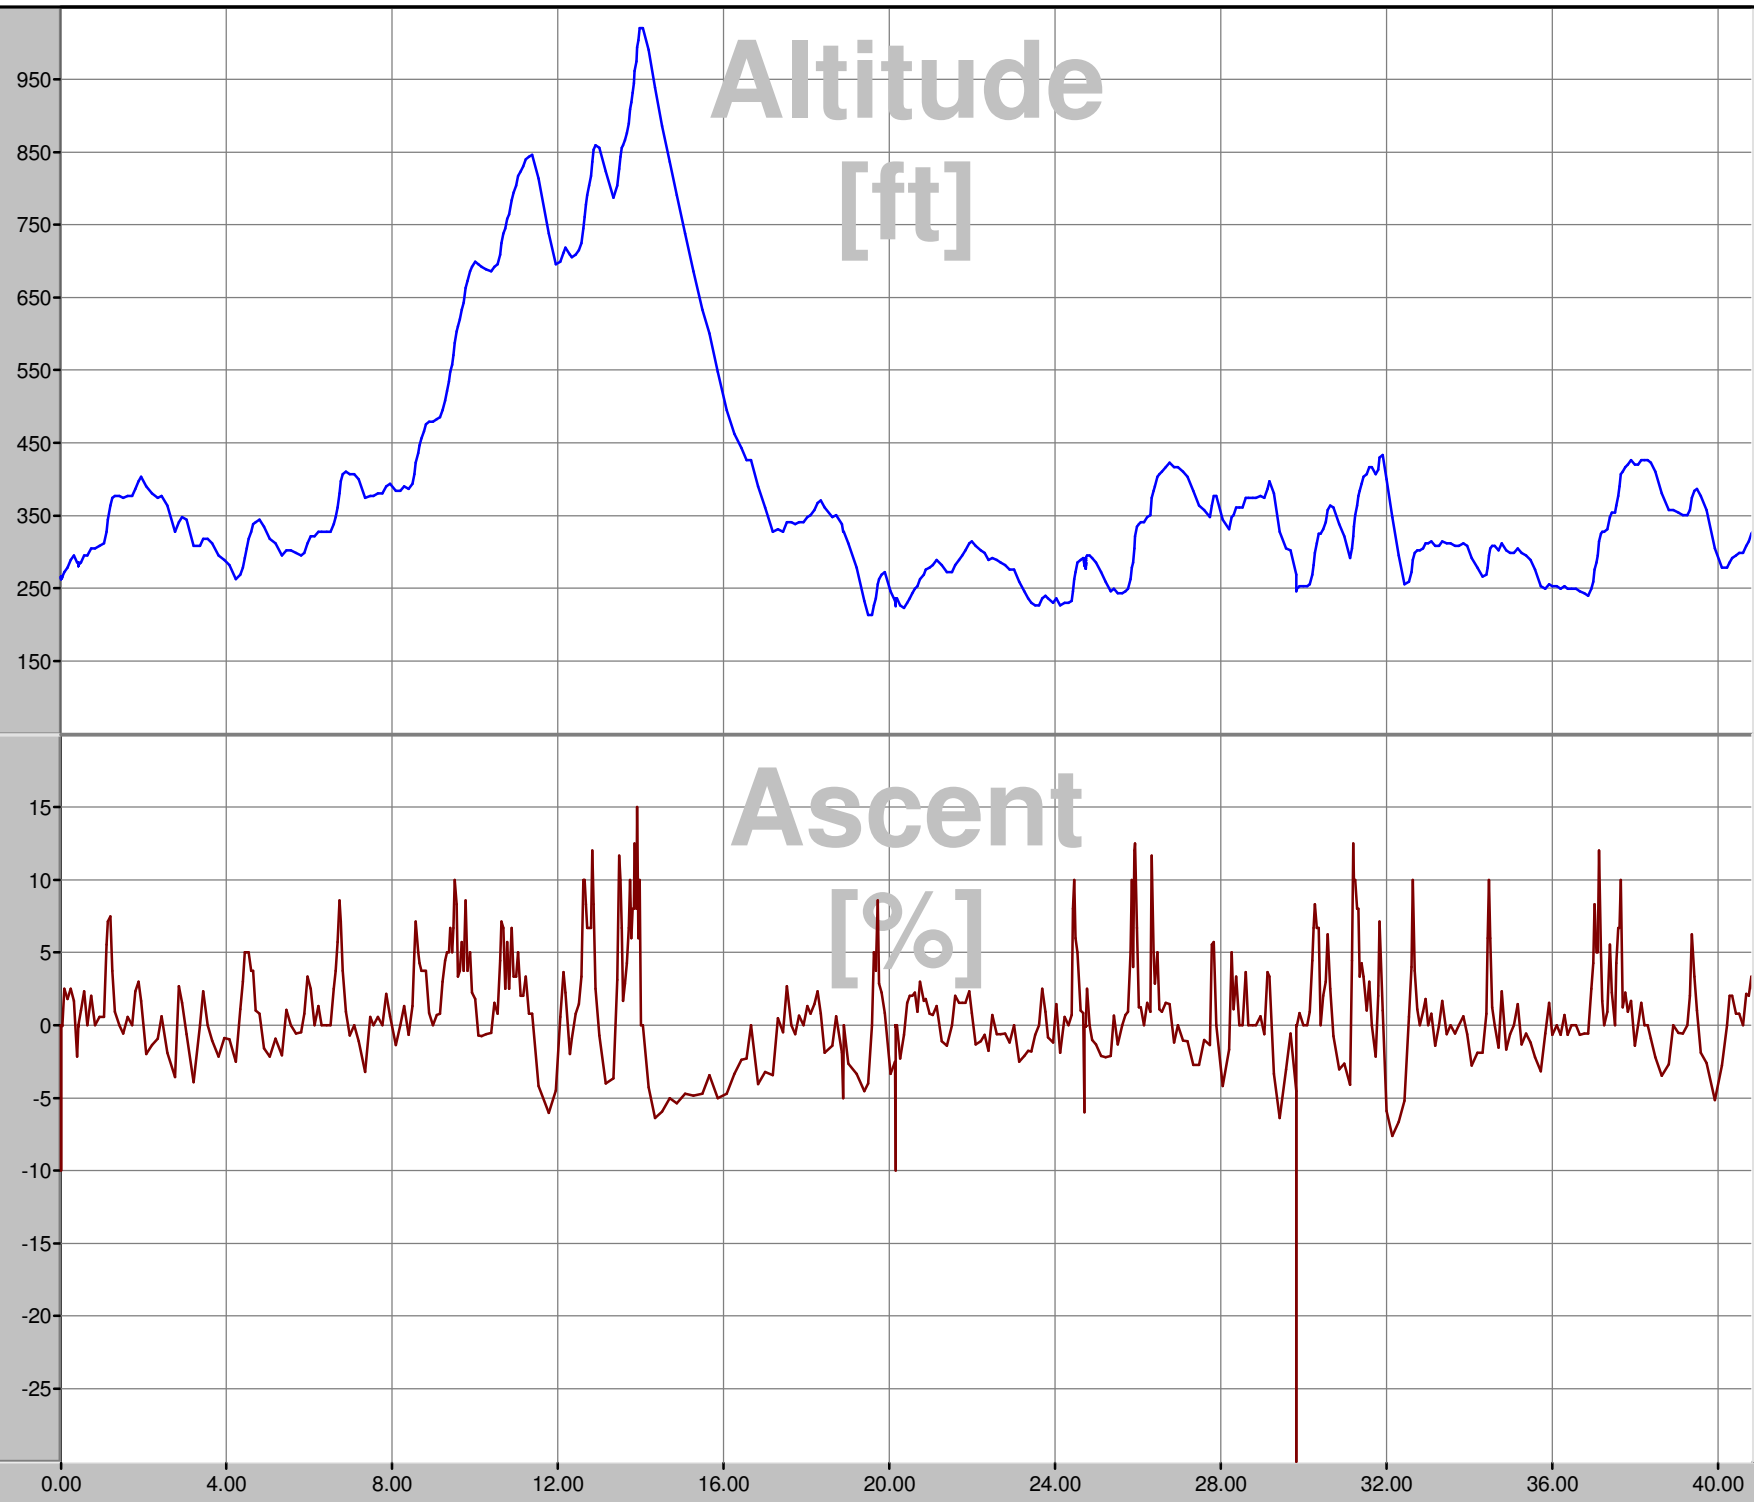

Name:
Club:
File:

Alan Felsen
2005 New England Adventure
Cycling/Hactronic Files\2005-08-07.tur

HACTRONIC

Start:
Finish:
Rec-Time:

Brattleboro
Brattleboro
07.08.2005, 10:26

Brattleboro
Brattleboro
07.08.2005, 10:26

Day 1

Page:
1 of 1

Alti [ft]
Left: 266
Right: 328
Diff: 62
Avg: 365
Max: 1020
Min: 213

Ascent [%]
Left: 0.0
Right: 2.5
Diff: 2.5
Avg: 0.9
Max: 15.0
Min: -30.0